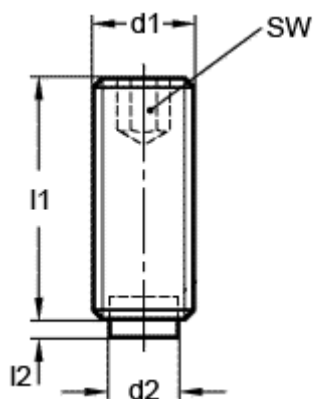

Data Sheet

Article number: 20930621

Description: E+G Grub screw
GN 913.3-M6-25-MS

Measures

$d1 = M6$

$d2 = 4.0$

$l1 = 25$

$l2 = 1.0$

$SW = 3.0$